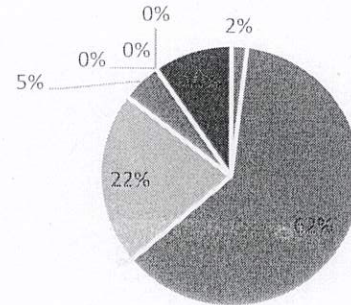

CHRIST COLLEGE - PUNE

T.Y. B.COM. RESULT ANALYSIS

2022-2023

ANNUAL RESULT

O	A+	A	B+	B	C	D	F	Total
OUTSTANDING	EXCELLENT	VERY GOOD	GOOD	ABOVE AVERAGE	AVERAGE	PASS	FAIL	
9.50 & Above	8.25 – 9.50	6.75 – 8.25	5.75 - 6.75	5.25 – 5.75	4.75 – 5.25	4.00 – 4.75		
2	63	22	5	0	0	0	10	102
2%	62%	22%	5%	0%	0%	0%	10%	100%

TYBCOM RESULT

■ O OUTSTANDING ■ A+ EXCELLENT ■ A VERY GOOD ■ B+ GOOD ■ B ABOVE AVERAGE ■ C AVERAGE ■ D PASS ■ F FAIL

J. Johnson

Dr. Jiji Johnson

College Examination Officer
Christ College
Pune- 411 014.