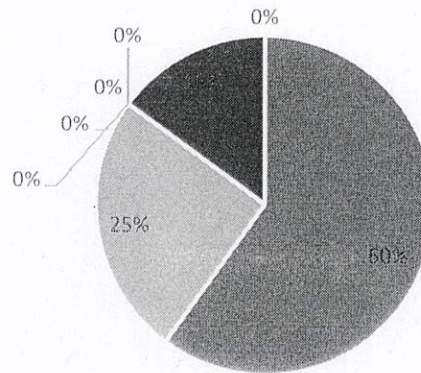

CHRIST COLLEGE - PUNE

S.Y.M.Sc.(CS) RESULT ANALYSIS

2022-2023

ANNUAL RESULT

O	A+	A	B+	B	C	D	F	Total
OUTSTANDING	EXCELLENT	VERY GOOD	GOOD	ABOVE AVERAGE	AVERAGE	PASS	FAIL	
9.50 & Above	8.25 – 9.50	6.75 – 8.25	5.75 - 6.75	5.25 – 5.75	4.75 – 5.25	4.00 – 4.75		
0	12	5	0	0	0	0	3	20
0%	60%	25%	0%	0%	0%	0%	15%	100%

SYMSc.(CS) RESULT

■ O OUTSTANDING ■ A+ EXCELLENT ■ A VERY GOOD ■ B+ GOOD ■ B ABOVE AVERAGE ■ C AVERAGE ■ D PASS ■ F FAIL

J. Johnson

Dr. Jiji Johnson

College Examination Officer
Christ College
Pune- 411 014.