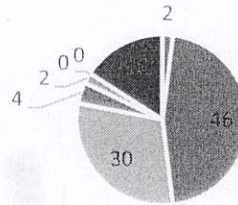

CHRIST COLLEGE - PUNE

T.Y. B.A. RESULT ANALYSIS

2022-2023

ANNUAL RESULT

O	A+	A	B+	B	C	D	F	Total
OUTSTANDING	EXCELLENT	VERY GOOD	GOOD	ABOVE AVERAGE	AVERAGE	PASS	FAIL	
9.50 & Above	8.25 – 9.50	6.75 – 8.25	5.75 - 6.75	5.25 – 5.75	4.75 – 5.25	4.00 – 4.75		
1	23	15	2	1	0	0	8	50
2%	46%	30%	4%	2%	0%	0%	16%	100%

T.Y.B.A. RESULT

■ O OUTSTANDING ■ A+ EXCELLENT ■ A VERY GOOD ■ B+ GOOD ■ B ABOVE AVERAGE ■ C AVERAGE ■ D PASS ■ F FAIL

J. Johnson

Dr. Jiji Johnson

College Examination Officer