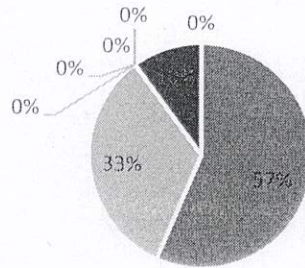

CHRIST COLLEGE - PUNE

T.Y. B.B.A.(I.B.) RESULT ANALYSIS

2022-2023
ANNUAL RESULT

O	A+	A	B+	B	C	D	F	Total
OUTSTANDING	EXCELLENT	VERY GOOD	GOOD	ABOVE AVERAGE	AVERAGE	PASS	FAIL	
9.50 & Above	8.25 – 9.50	6.75 – 8.25	5.75 - 6.75	5.25 – 5.75	4.75 – 5.25	4.00 – 4.75		
0	39	23	0	0	0	0	7	69
0%	57%	33%	0%	0%	0%	0%	10%	100%

TYBBA(IB) RESULT

■ O OUTSTANDING ■ A+ EXCELLENT ■ A VERY GOOD ■ B+ GOOD ■ B ABOVE AVERAGE ■ C AVERAGE ■ D PASS ■ F FAIL

J. Johnson
Dr. Jiji Johnson

College Examination Officer
Christ College
Pune- 411 014.