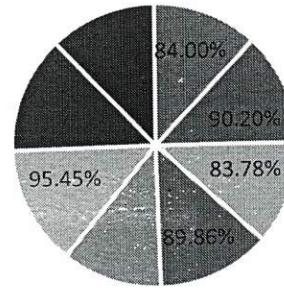

CHRIST COLLEGE - PUNE

RESULT ANALYSIS

2022-23

ANNUAL RESULT

Program Name	TYBA	TYBCOM	TYBBA	TYBBA(IB)	TYBBA(CA)	TYBSC- CS	SYMCOM	SYMSC	Total
Number of students appeared	50	102	74	69	69	66	16	20	466
Number of students passed	42	92	62	62	55	63	15	17	408
Pass Percentage	84.00%	90.20%	83.78%	89.86%	79.71%	95.45%	93.75%	85.00%	87.55%

Pass Percentage Year 2022-23

79.71%

■ TYBA ■ TYBCOM ■ TYBBA ■ TYBBA(IB) ■ TYBBA(CA) ■ TYBSC-CS ■ SYMCOM ■ SYMSC

J. Johnson

Dr. Jiji Johnson
College Examination Officer
College Examination Officer
Christ College
Pune- 411 014.

Humantoni

Principal Director
Carmel Vidya Bhavan Trust's
Christ College
Pune- 411014