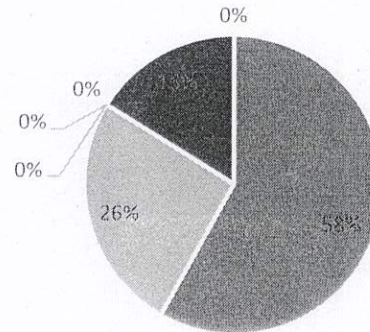

CHRIST COLLEGE - PUNE

T.Y. B.B.A. RESULT ANALYSIS

2022-2023

ANNUAL RESULT

O	A+	A	B+	B	C	D	F	Total
OUTSTANDING	EXCELLENT	VERY GOOD	GOOD	ABOVE AVERAGE	AVERAGE	PASS	FAIL	
9.50 & Above	8.25 – 9.50	6.75 – 8.25	5.75 - 6.75	5.25 – 5.75	4.75 – 5.25	4.00 – 4.75		
0	43	19	0	0	0	0	12	74
0%	58%	26%	0%	0%	0%	0%	16%	100%

TYBBA RESULT

■ O OUTSTANDING ■ A+ EXCELLENT ■ A VERY GOOD ■ B+ GOOD ■ B ABOVE AVERAGE ■ C AVERAGE ■ D PASS ■ F FAIL

J Johnson

Dr. Jiji Johnson

College Examination Officer
Christ College
Pune- 411 014.