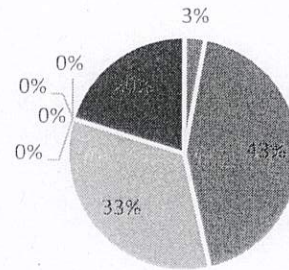

CHRIST COLLEGE - PUNE

T.Y. B.B.A.(C.A.) RESULT ANALYSIS

2022-2023

ANNUAL RESULT

O	A+	A	B+	B	C	D	F	Total
OUTSTANDING	EXCELLENT	VERY GOOD	GOOD	ABOVE AVERAGE	AVERAGE	PASS	FAIL	
9.50 & Above	8.25 – 9.50	6.75 – 8.25	5.75 - 6.75	5.25 – 5.75	4.75 – 5.25	4.00 – 4.75		
2	30	23	0	0	0	0	14	69
3%	43%	33%	0%	0%	0%	0%	20%	100%

TYBBA(CA) RESULT

J. Johnson

■ O OUTSTANDING ■ A+ EXCELLENT ■ A VERY GOOD ■ B+ GOOD ■ B ABOVE AVERAGE ■ C AVERAGE ■ D PASS ■ F FAIL

Dr. Jiji Johnson
College Examination Officer
College Examination Officer
Pune- 411 014.