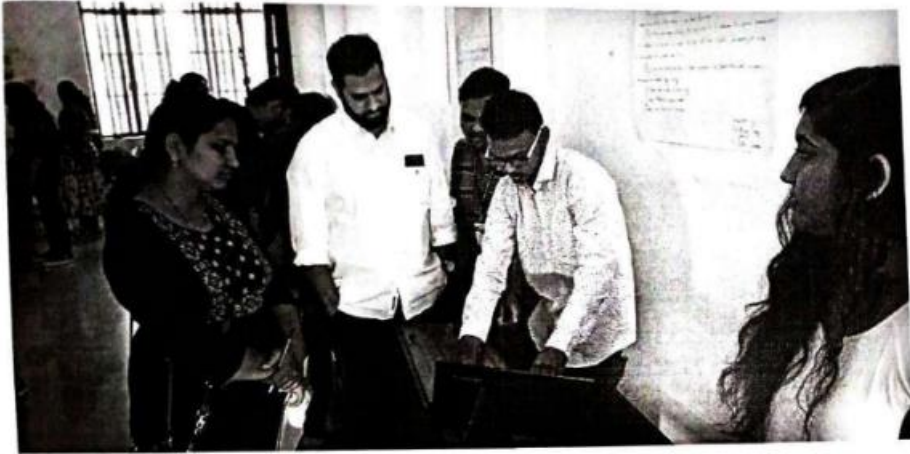

Photograph with date and caption for each scheme or event

2018-19

Soft Skill Development 01-08-2018

Programing basics for Logic Development 04-02-2019

Remedial Coaching 06-09-2018

Remedial Coaching 06-09-2018